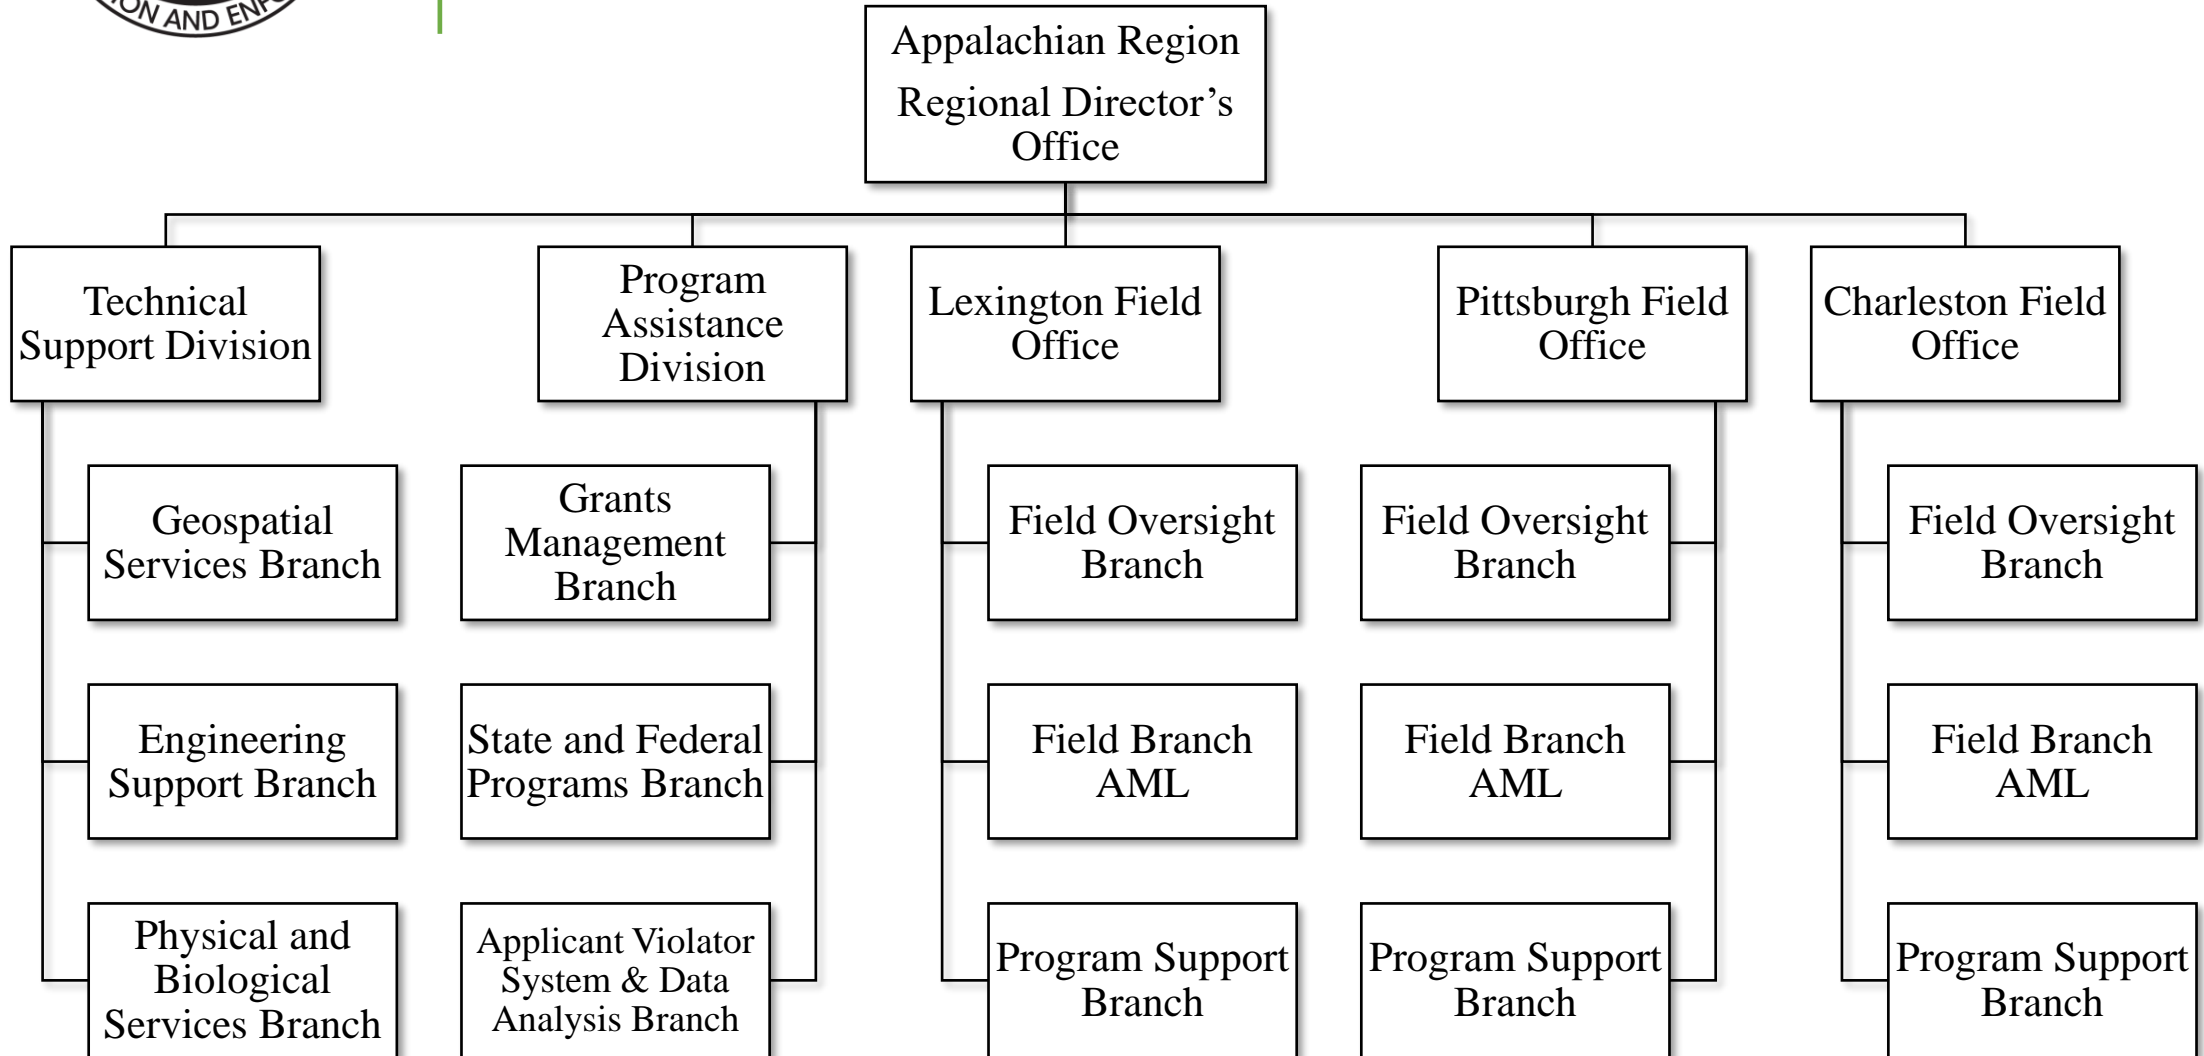

OFFICE OF SURFACE MINING RECLAMATION AND ENFORCEMENT

Note: This page indicates agency structure to the Division and Field Office level. Smaller units of Field Offices and Divisions are depicted with their larger unit on subsequent pages.

Appalachian Region Interior Regions 1 & 2

Mid-Continent Region Interior Regions 3, 4, 6

Western Region

Interior Regions 5, 7-11

Program Support Directorate

Finance and Acquisition Directorate

Headquarters Staff Offices